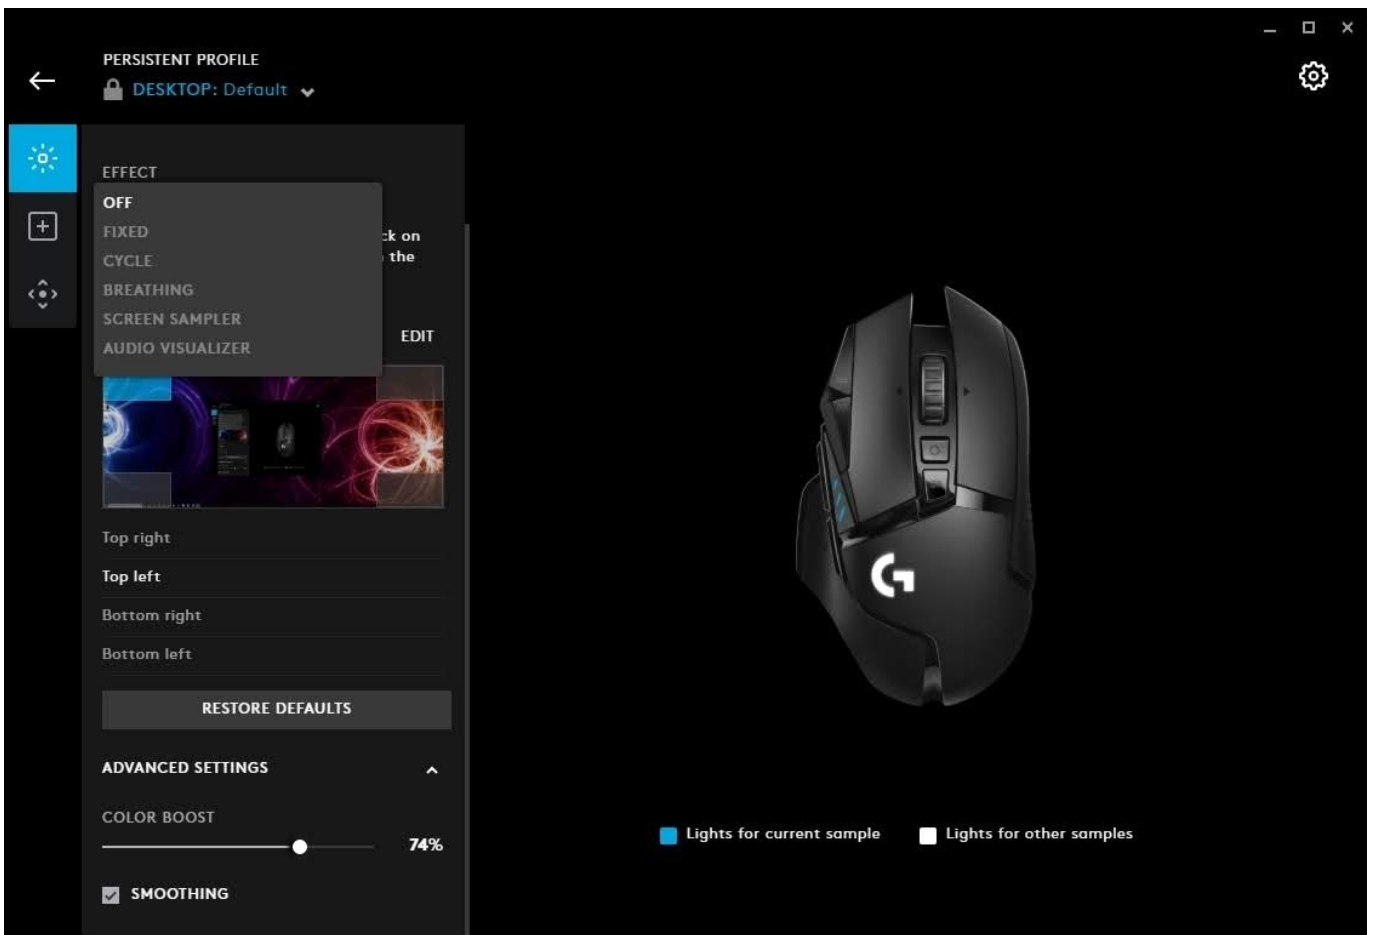

[What Is G Shift](#)

[What Is G Shift](#)

**DOWNLOAD**

---

Many translated example sentences containing "g-shift function" – Russian-English dictionary and search engine for Russian translations.. Feb 26, 2016 · SHIFT+Right Click your mouse button On any lootable object to ... as a "G-Shift" key, remapping the 12 thumb keys in to an alternate 12 keys.. Shift Admin is an automated provider scheduling software that simplifies the schedule creation and department management processes. Click to learn more.